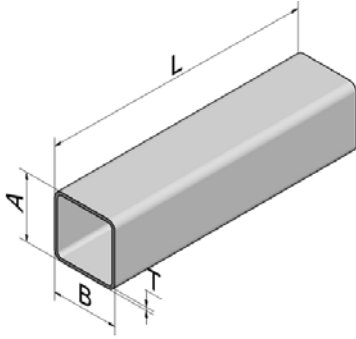

Steel

RHS / Pipe

Available Stock sizes

Ph: 03 9786 8511

RHS / Pipe	Thickness	Length	Lengths per bundle	Single Pack (1 bundle or less)	Multiple Pack (2+ bundles)
A + B sizes	T	L		\$ per length	\$ per length
20 x 20	1.6	6.5	100		
25 x 25	1.6	6.5	100		
	2	6.5	100		
	2.5	6.5	100		
30 x 30	1.6	8	100		
	2	8	100		
	2.5	8	100		
35 x 35	1.6	8	100		
	2	8	100		
40 x 40	1.6	8	81		
	2	8	81		
	2.5	8	64		
	3	8	64		
50 x 50	1.6	8	64		
	2	8	64		
	2.5	8	49		
	3	8	49		
65 x 65	2	8	42		
	2.5	8	42		
	3	8	36		
75 x 75	2	8	30		
	2.5	8	30		
	3	8	30		
	4	8	25		
	2.5	8	25		
100 x 100	3	8	20		
	4	8	16		
25 x 38	1.6	7.3	32		
50 x 75	2.5	7.3	36		

16 mm pipe	1.2	6.1	217		
	1.6	6.1	217		
19 mm pipe	1.2	6.1	217		
	1.6	6.1	217		
32 NB	XL	6.5	61		
40 NB	XL	6.5	61		
50 NB	XL	6.5	37		

For more custom sizes and shapes, please contact us on 9786 8511