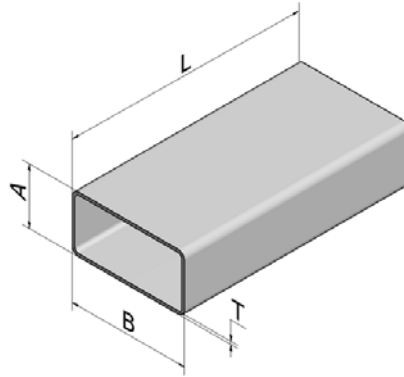

Steel

RHS / Pipe

Available Stock sizes

Ph: 03 9786 8511

RHS / Pipe	Thickness	Length	Lengths per bundle	Single Pack (1 bundle or less)	Multiple Pack (2+ bundles)
A + B sizes	T	L		\$ per length	\$ per length
20 x 20	1.6	6.5	100		
25 x 25	1.6	6.5	100		
	2	6.5	100		
	2.5	6.5	100		
30 x 30	1.6	8	100		
	2	8	100		
	2.5	8	100		
35 x 35	1.6	8	100		
	2	8	100		
40 x 40	1.6	8	81		
	2	8	81		
	2.5	8	64		
	3	8	64		
50 x 50	1.6	8	64		
	2	8	64		
	2.5	8	49		
	3	8	49		
65 x 65	2	8	42		
	2.5	8	42		
	3	8	36		
75 x 75	2	8	30		
	2.5	8	30		
	3	8	30		
	4	8	25		
	2.5	8	25		
100 x 100	3	8	20		
	4	8	16		
25 x 38	1.6	7.3	32		
50 x 75	2.5	7.3	36		

16 mm pipe	1.2	6.1	217		
	1.6	6.1	217		
19 mm pipe	1.2	6.1	217		
	1.6	6.1	217		
32 NB	XL	6.5	61		
40 NB	XL	6.5	61		
50 NB	XL	6.5	37		

For more custom sizes and shapes, please contact us on 9786 8511